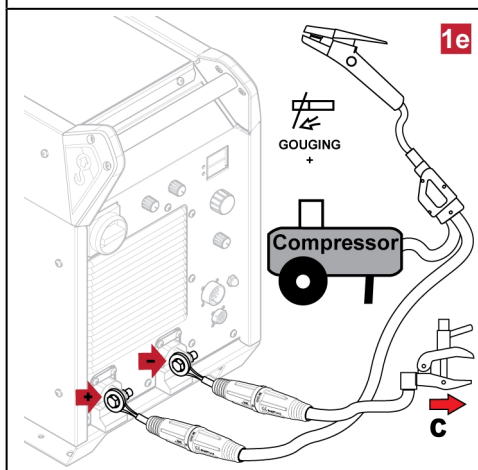

Warrior™ 750i CC/CV

Warrior™ 750i ECHO CC/CV

Quick Start Guide

WE CARE ABOUT THE ENVIRONMENT
FIND YOUR MANUAL ONLINE
manuals.esab.com

For contact information visit esab.com

ESAB Corporation, 2800 Airport Road Denton, TX 76207, USA, Phone +1 800 378 8123
 ESAB AB, Lindholmsallén 9, Box 8004, 402 77 Gothenburg, Sweden, Phone +46 (0) 31 50 90 00