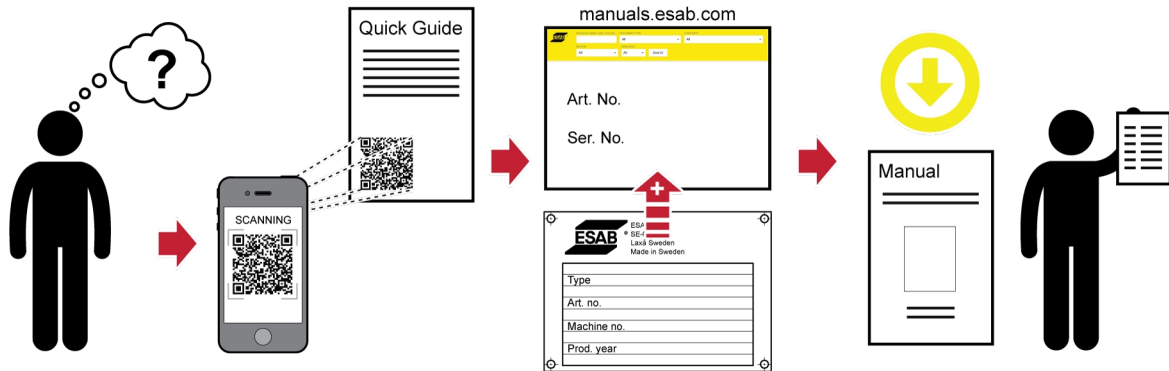

Warrior™ 750i CC/CV

Warrior™ 750i ECHO CC/CV

Quick Start Guide

WE CARE ABOUT THE ENVIRONMENT
FIND YOUR MANUAL ONLINE
manuals.esab.com

For contact information visit esab.com

ESAB Corporation, 2800 Airport Road Denton, TX 76207, USA, Phone +1 800 378 8123
 ESAB AB, Lindholmsallén 9, Box 8004, 402 77 Gothenburg, Sweden, Phone +46 (0) 31 50 90 00