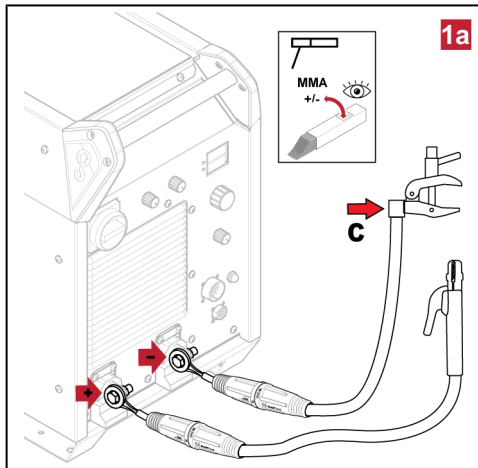

Warrior™ 750i CC/CV

Warrior™ 750i ECHO CC/CV

Quick Start Guide

WE CARE ABOUT THE ENVIRONMENT
FIND YOUR MANUAL ONLINE
manuals.esab.com

For contact information visit esab.com

ESAB Corporation, 2800 Airport Road Denton, TX 76207, USA, Phone +1 800 378 8123
 ESAB AB, Lindholmsallén 9, Box 8004, 402 77 Gothenburg, Sweden, Phone +46 (0) 31 50 90 00