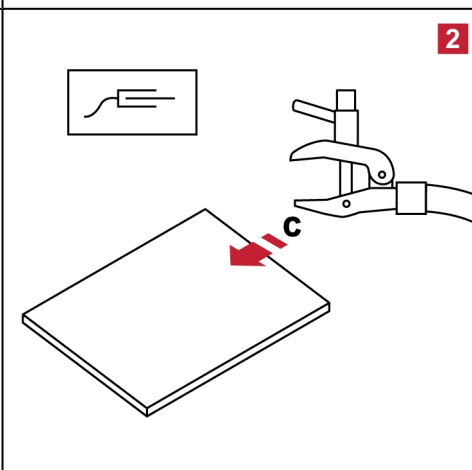

Warrior™ 750i CC/CV

Warrior™ 750i ECHO CC/CV

Quick Start Guide

WE CARE ABOUT THE ENVIRONMENT
FIND YOUR MANUAL ONLINE
manuals.esab.com

For contact information visit esab.com

ESAB Corporation, 2800 Airport Road Denton, TX 76207, USA, Phone +1 800 378 8123
 ESAB AB, Lindholmsallén 9, Box 8004, 402 77 Gothenburg, Sweden, Phone +46 (0) 31 50 90 00