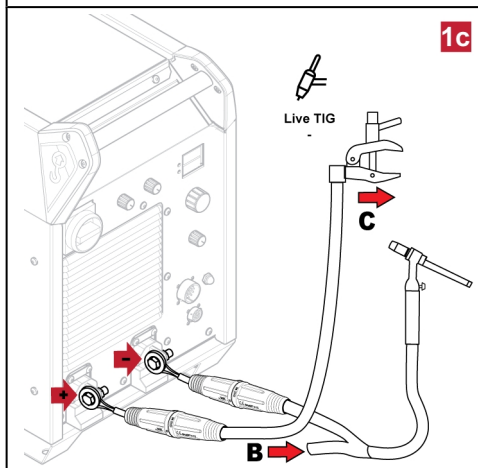

Warrior™ 750i CC/CV

Warrior™ 750i ECHO CC/CV

Quick Start Guide

WE CARE ABOUT THE ENVIRONMENT
FIND YOUR MANUAL ONLINE
manuals.esab.com

For contact information visit esab.com

ESAB Corporation, 2800 Airport Road Denton, TX 76207, USA, Phone +1 800 378 8123
 ESAB AB, Lindholmsallén 9, Box 8004, 402 77 Gothenburg, Sweden, Phone +46 (0) 31 50 90 00