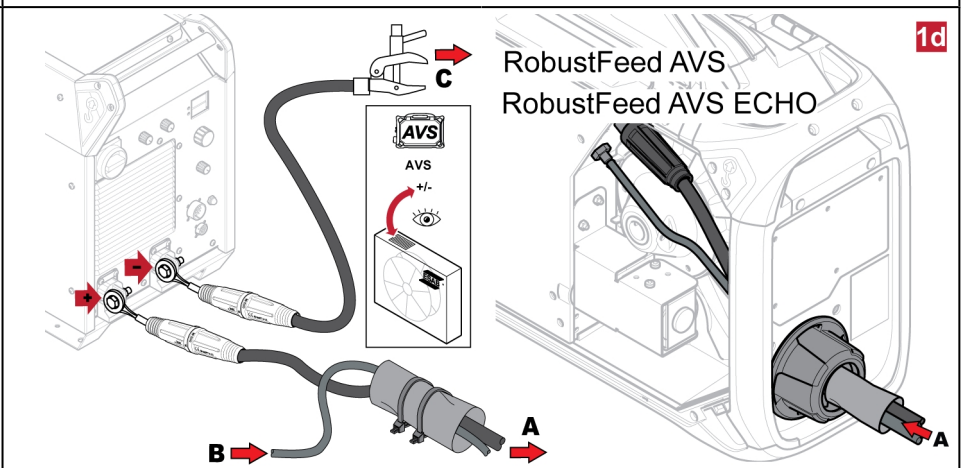

Warrior™ 750i CC/CV

Warrior™ 750i ECHO CC/CV

Quick Start Guide

WE CARE ABOUT THE ENVIRONMENT
FIND YOUR MANUAL ONLINE
manuals.esab.com

For contact information visit esab.com

ESAB Corporation, 2800 Airport Road Denton, TX 76207, USA, Phone +1 800 378 8123
 ESAB AB, Lindholmsallén 9, Box 8004, 402 77 Gothenburg, Sweden, Phone +46 (0) 31 50 90 00