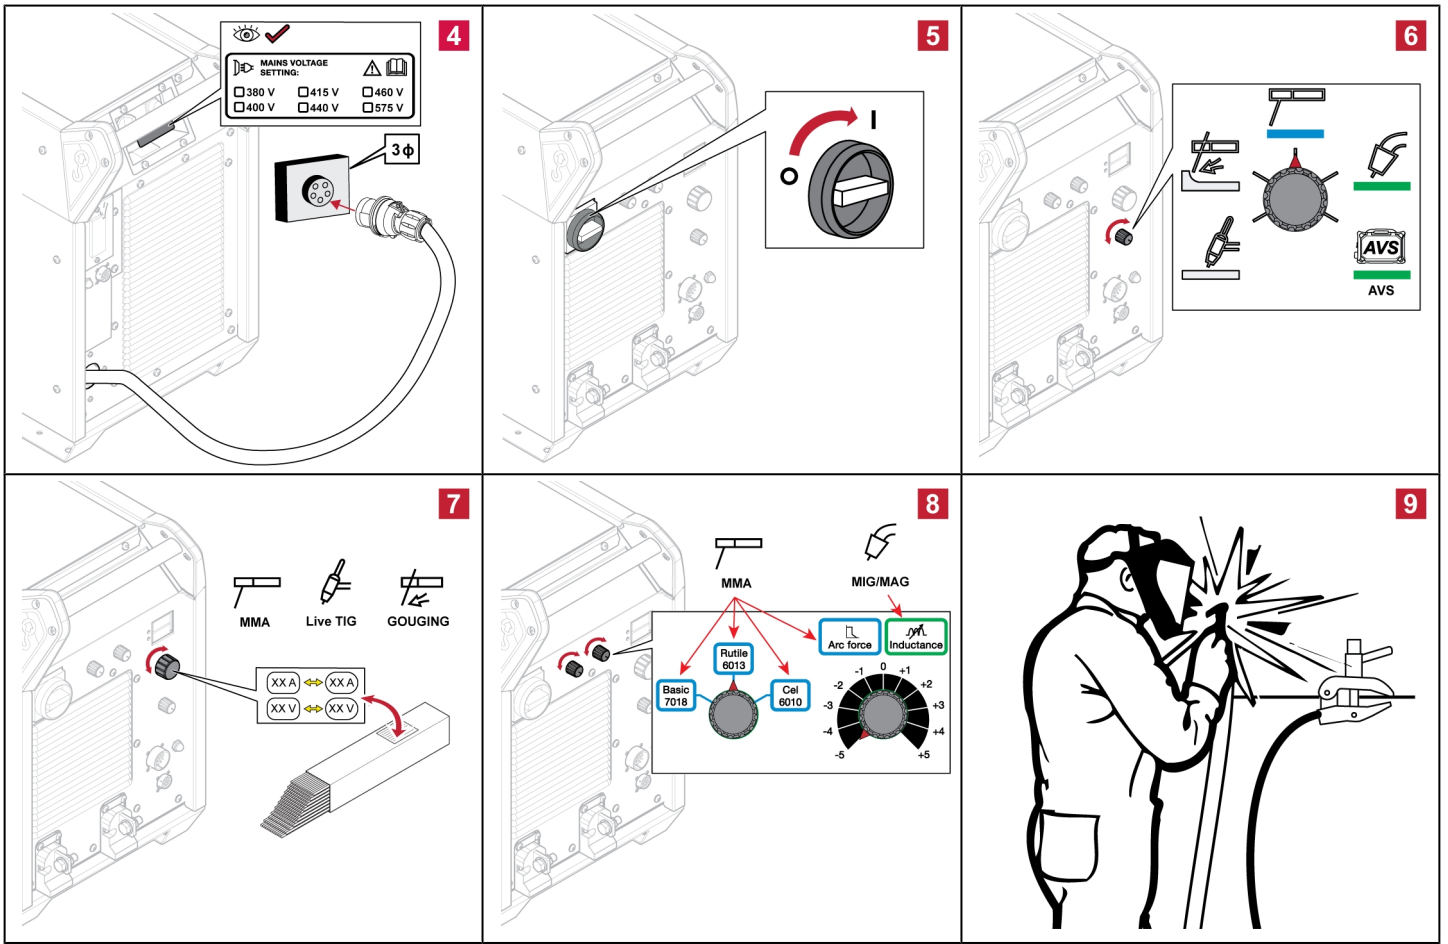

Warrior™ 750i CC/CV

Warrior™ 750i ECHO CC/CV

Quick Start Guide

WE CARE ABOUT THE ENVIRONMENT
FIND YOUR MANUAL ONLINE
manuals.esab.com

For contact information visit esab.com

ESAB Corporation, 2800 Airport Road Denton, TX 76207, USA, Phone +1 800 378 8123
 ESAB AB, Lindholmsallén 9, Box 8004, 402 77 Gothenburg, Sweden, Phone +46 (0) 31 50 90 00