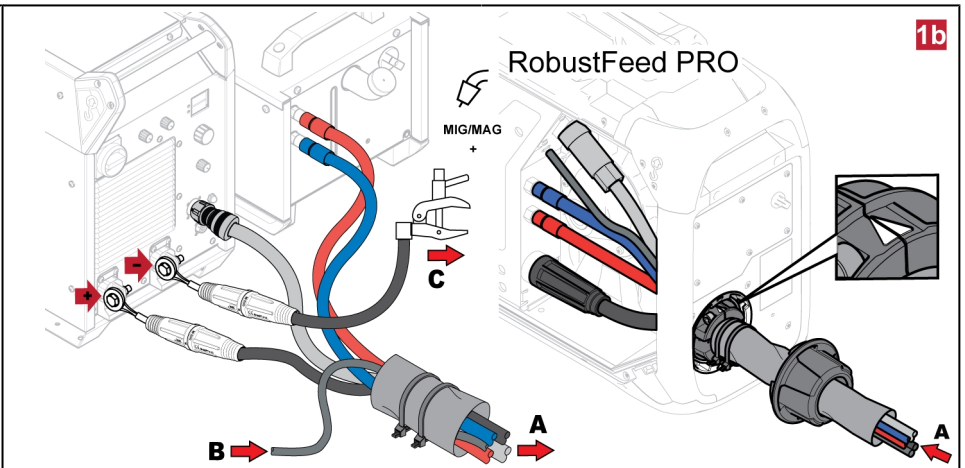

Warrior™ 750i CC/CV

Warrior™ 750i ECHO CC/CV

Quick Start Guide

WE CARE ABOUT THE ENVIRONMENT
FIND YOUR MANUAL ONLINE
manuals.esab.com

For contact information visit esab.com

ESAB Corporation, 2800 Airport Road Denton, TX 76207, USA, Phone +1 800 378 8123
 ESAB AB, Lindholmsallén 9, Box 8004, 402 77 Gothenburg, Sweden, Phone +46 (0) 31 50 90 00