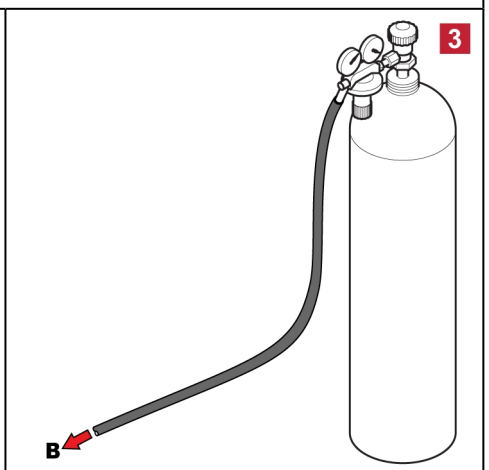

Warrior™ 750i CC/CV

Warrior™ 750i ECHO CC/CV

Quick Start Guide

WE CARE ABOUT THE ENVIRONMENT
FIND YOUR MANUAL ONLINE
manuals.esab.com

For contact information visit esab.com

ESAB Corporation, 2800 Airport Road Denton, TX 76207, USA, Phone +1 800 378 8123
 ESAB AB, Lindholmsallén 9, Box 8004, 402 77 Gothenburg, Sweden, Phone +46 (0) 31 50 90 00